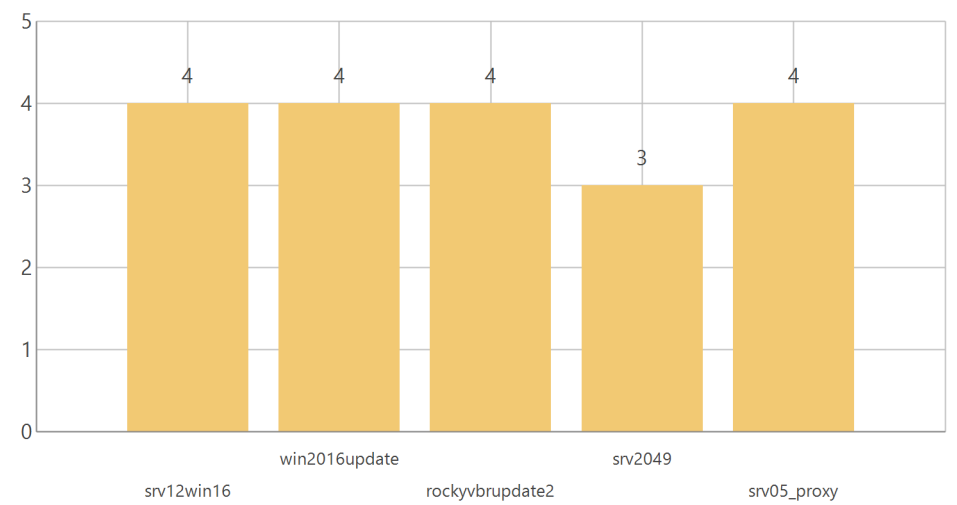

Summary

Total Errors: 137
 Total Warnings: 278

Top Objects and Issues

Errors

Warnings

Total Issues

Top 10 Issues

Name	Total Triggered	Total Objects
Latest snapshot age	196	192
Latest snapshot size	155	137
Guest disk space	31	24
Too many snapshots on the VM	28	28
Host NIC link status	5	5