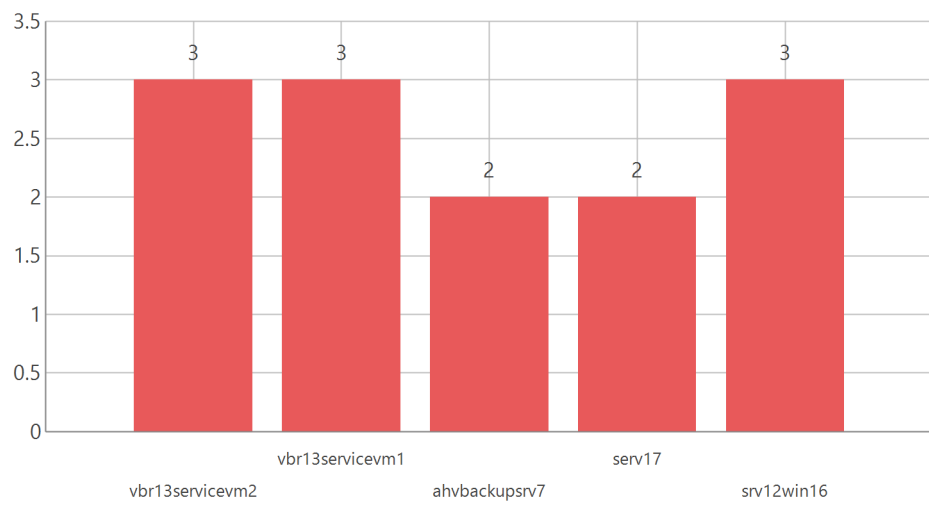

Alarms Overview

Description

This report provides an overview of your virtual environment current health state that includes most common alarms and most affected VI objects.

Report Parameters

Scope: Virtual Infrastructure
 Reporting period: 1 week (7/8/2025 - 7/14/2025)
 Group by: Issue type
 Business View objects:
 Object types: All items
 Alarms: All items

Summary

Total Errors: 137
 Total Warnings: 278

Top Objects and Issues

Errors

Warnings

Total Issues

Top 10 Issues

Name	Total Triggered	Total Objects
Latest snapshot age	196	192
Latest snapshot size	155	137
Guest disk space	31	24
Too many snapshots on the VM	28	28
Host NIC link status	5	5