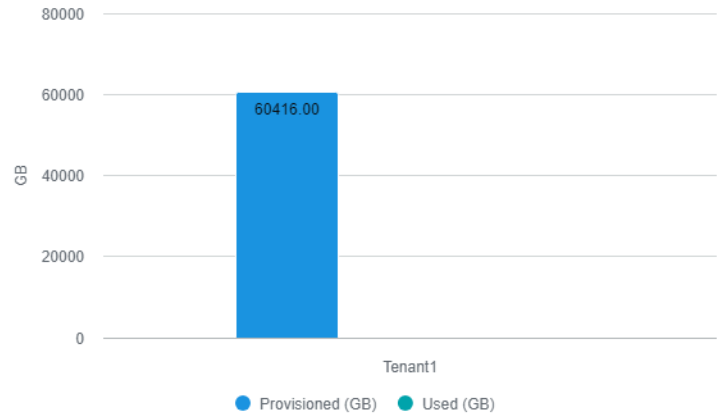

Top Users by Storage Quota