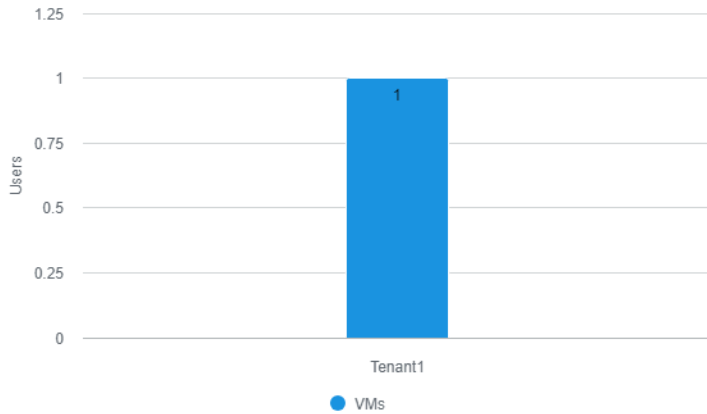

Cloud Connect User Report (Replication)

This report provides data about Cloud Connect users replication activity, their quota usage over the past period. Supported platforms: VMware vSphere, Microsoft Hyper-V, VMware Cloud Director.

Report Parameters

Infrastructure objects: Veeam Backup & Replication
Last: 1 week (12/10/2025 - 12/16/2025)

Summary

Tenants Overview

Total tenants: 1
Standalone tenants: 1
VMware Cloud Director tenants: 0
Tenants exceeding a quota: 0
Hardware plans: 1
VMs replicated: 1

Cloud Hosts Overview

Hosts: 1
Total CPU capacity: 33.60 GHz
Total CPU provisioned: 823.20 GHz
Total CPU quota: 28.92 GHz
Total CPU quota usage: 2.10 GHz
Total memory capacity: 511.89 GB
Total memory provisioned: 758.00 GB
Total memory quota: 496.92 GB
Total memory quota usage: 1.00 GB
Storages: 1
Total storage capacity: —
Total storage quota: 60416.00 GB
Total storage usage: 0.00 GB

Top Users by VMs Replicated