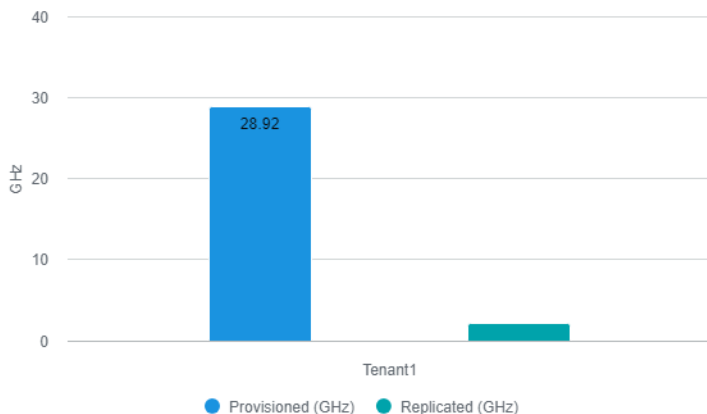

Top Users by CPU Quota