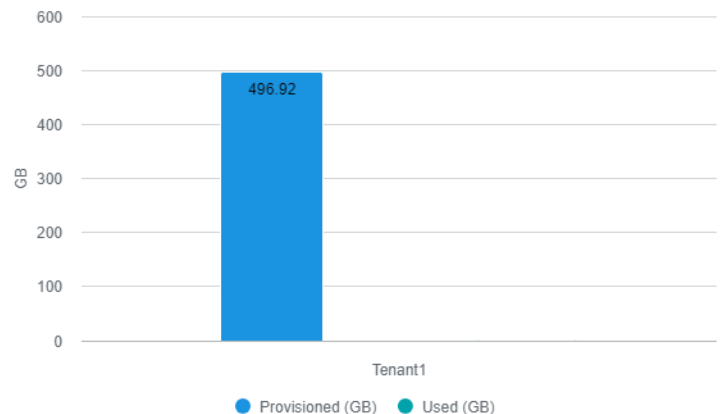

Top Users by Memory Quota