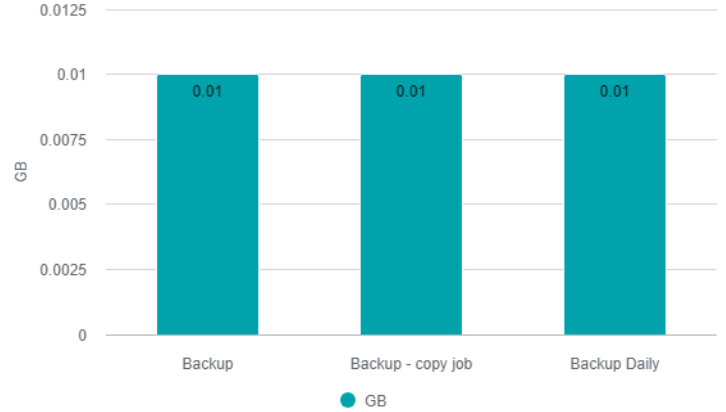

Top 5 Jobs by Transferred Data