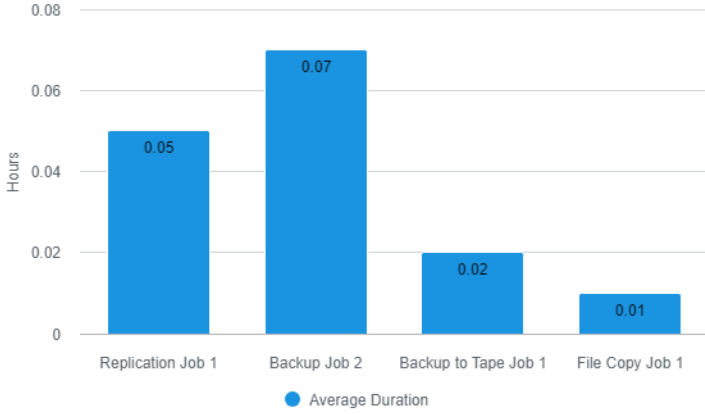

Top 5 Jobs by Transferred Data

Successful Backup Ratio by Day

Job Details

ccsrv.tech.local

Replication

Replication Job 1

Backup Server	Job Name	Job Type	Status	Objects Processed	Backup Type	Start Time	Duration	Processing Rate (MB/Sec)	Data Size (GB)	Transferred (GB)	Total Backup Size (GB)
ccsrv.tech.local	Replication Job 1	Replication	Failed	0 of 1	Full	12/1/2025 10:00 PM	00:09:09	0.00	0.00	0.00	0.00
ccsrv.tech.local	Replication Job 1	Replication	Failed	0 of 1	Full	12/2/2025 10:00 PM	00:11:01	0.00	0.00	0.00	0.00
ccsrv.tech.local	Replication Job 1	Replication	Failed	0 of 1	Full	12/3/2025 10:50 PM	00:01:30	0.00	0.00	0.00	0.00
ccsrv.tech.local	Replication Job 1	Replication	Failed	0 of 1	Full	12/4/2025 10:43 PM	00:01:02	0.00	0.00	0.00	0.00
ccsrv.tech.local	Replication Job 1	Replication	Failed	0 of 1	Full	12/5/2025 10:43 PM	00:01:04	0.00	0.00	0.00	0.00
ccsrv.tech.local	Replication Job 1	Replication	Failed	0 of 1	Full	12/6/2025 10:44 PM	00:01:02	0.00	0.00	0.00	0.00
ccsrv.tech.local	Replication Job 1	Replication	Failed	0 of 1	Full	12/7/2025 10:39 PM	00:01:18	0.00	0.00	0.00	0.00