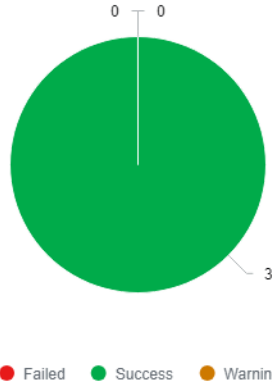

Latest Job Status (Veeam Backup for Microsoft 365)

This report provides information about latest Veeam Backup for Microsoft 365 job statuses.

Report Parameters

Infrastructure objects: Veeam Backup for Microsoft 365
 Organizations: All items
 Interval: Current month (12/1/2025 - 12/31/2025)
 Job types: All items
 Latest job statuses: All items

Job Statuses

Top 10 Jobs by Duration

Job Name	Duration (Last Run)	Transferred (GB)	Avg. Duration	Status
Backup Daily	00:01:07	0.00	00:00:57	Success
Backup	00:00:30	0.00	00:00:05	Success
Backup - copy job	00:00:29	0.00	00:00:09	Success