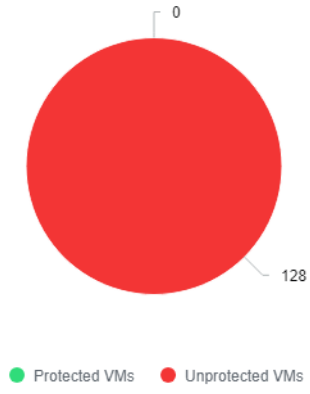

Summary

Total VMs: 128
Backed up VMs: 1
Protected VMs: 0
Unprotected VMs: 128

Protected VMs

Last Backup State

Unprotection Reason

Details

Outside RPO

vbr12x1.tech.local