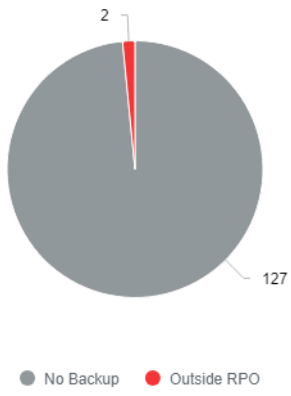

Summary

Total VMs: 128
Backed up VMs: 1
Protected VMs: 0
Unprotected VMs: 128

Protected VMs

Last Backup State

Unprotection Reason

Details

Outside RPO

vbr12x1.tech.local