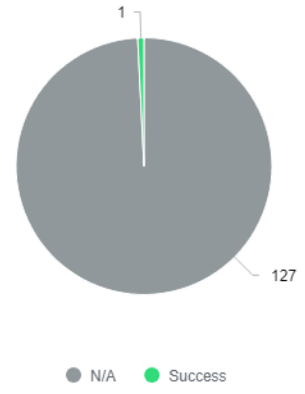

Summary

Total VMs: 128
Backed up VMs: 1
Protected VMs: 0
Unprotected VMs: 128

Protected VMs

Last Backup State

Unprotection Reason

Details

Outside RPO

vbr12x1.tech.local